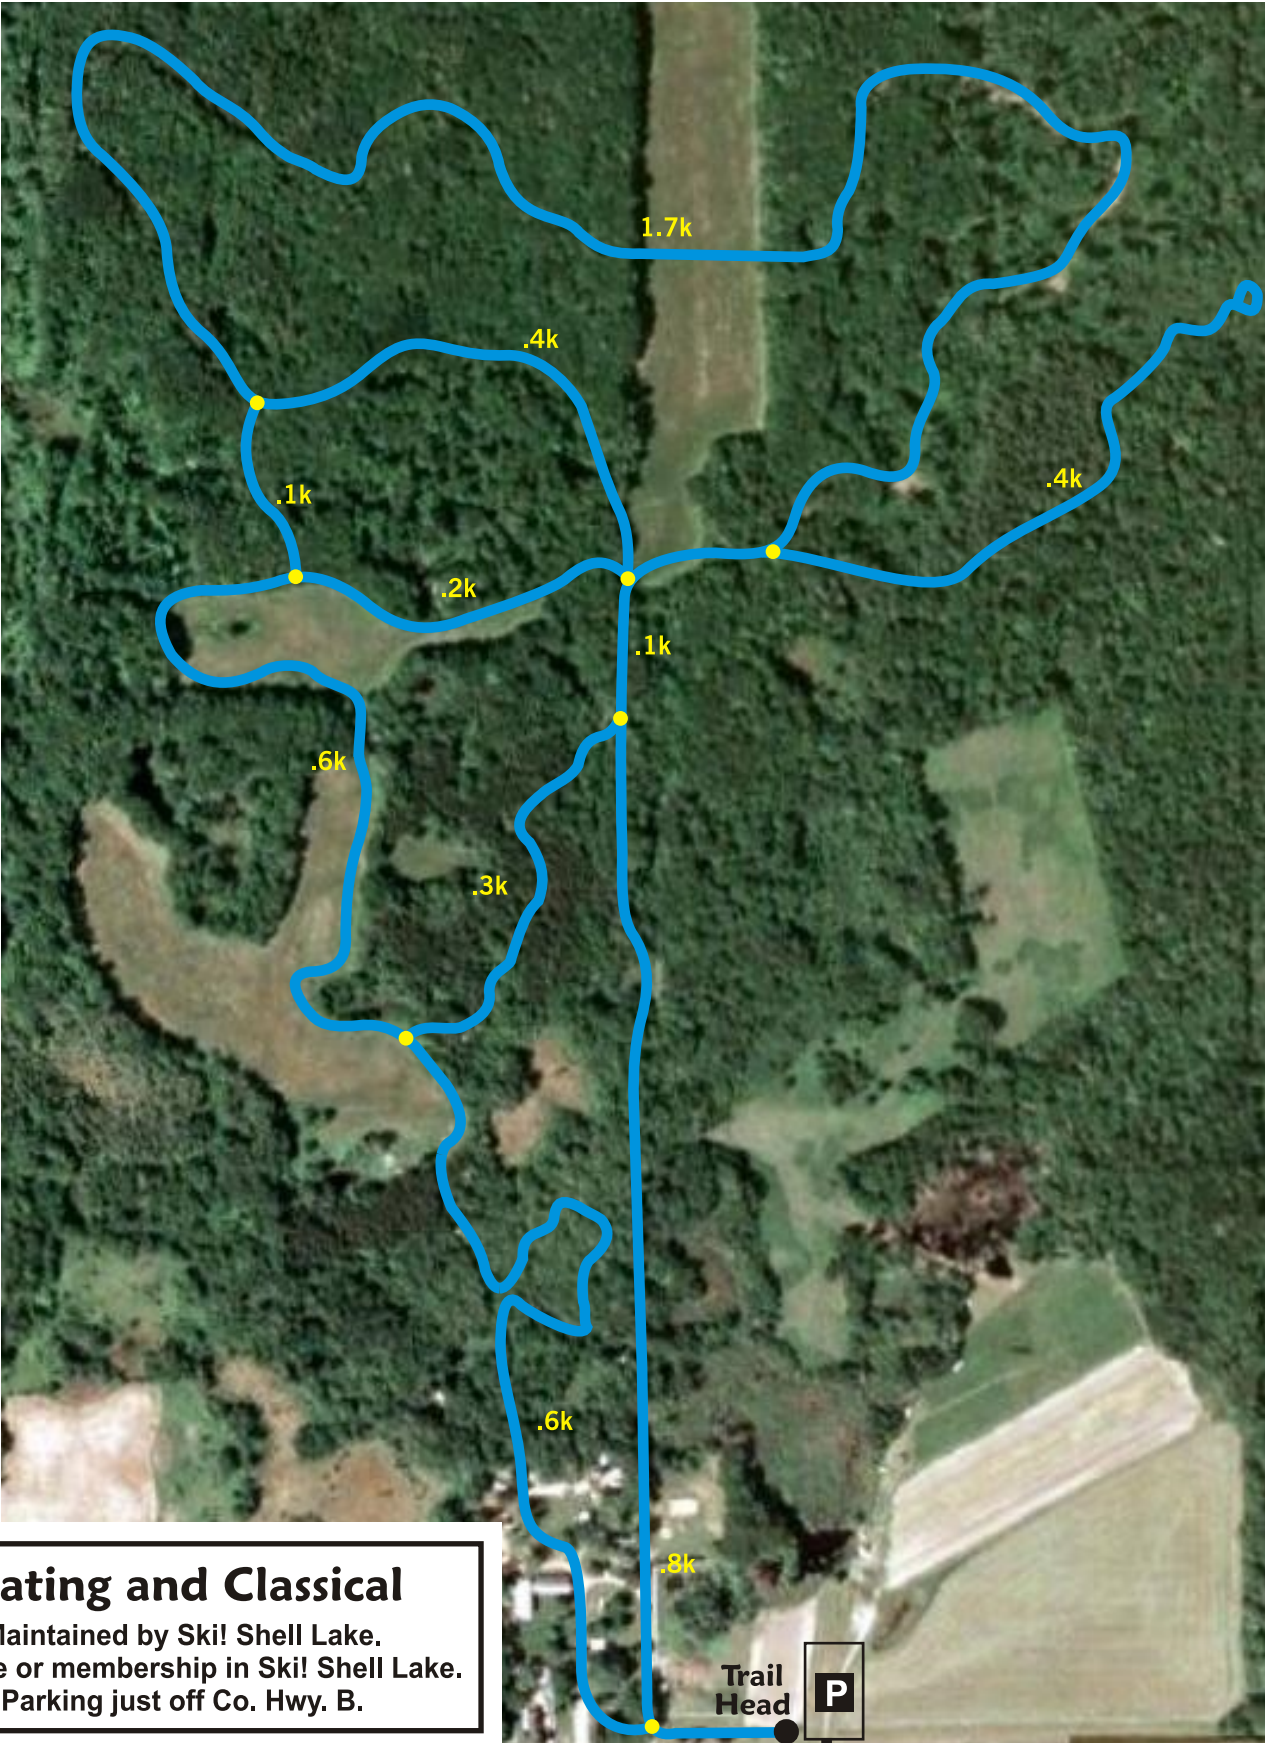

Red Barn Nordic Ski Trails

Skating and Classical
Maintained by Ski! Shell Lake.
Trail fee or membership in Ski! Shell Lake.
■ Parking just off Co. Hwy. B.

← Shell Lake - Hwy 63

Co. Hwy. B

Hwy 53 →